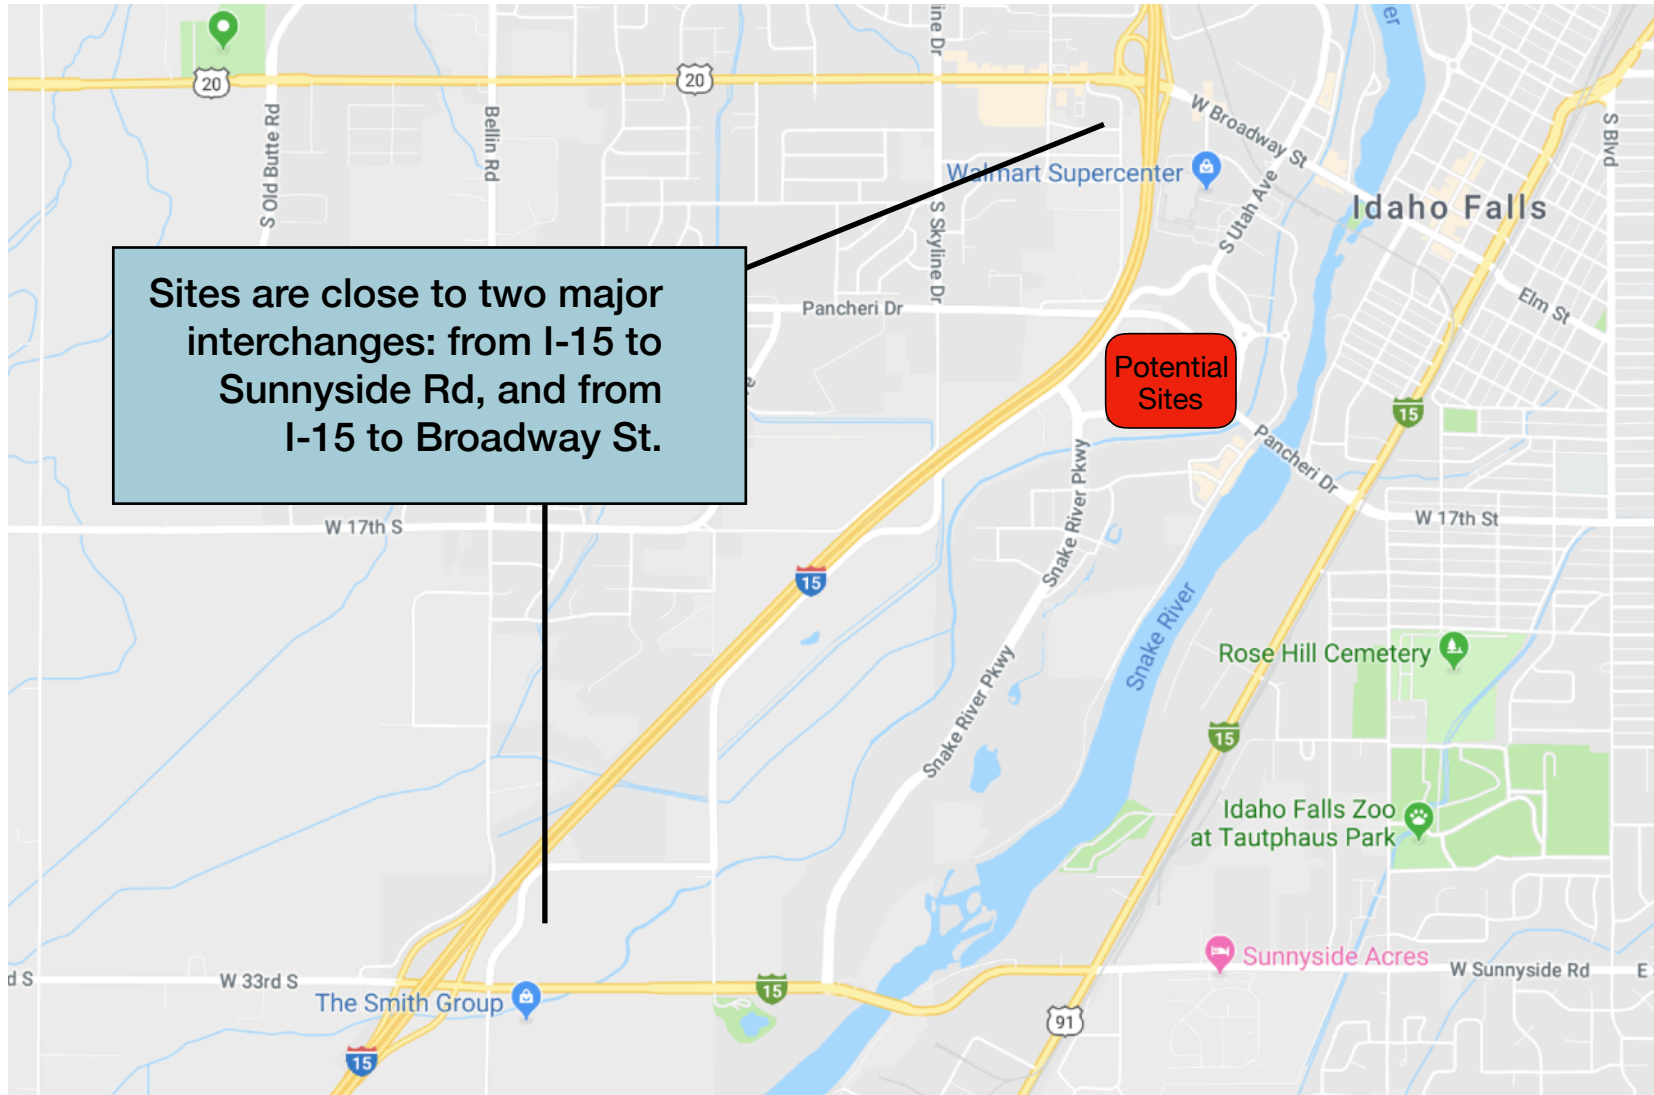

Prime Hotel Sites in Idaho Falls

Corner of Snake River Parkway and Utah Ave
Idaho Falls ID

Property Features:

- Lot Size: .75 - 5 acres
- Lots are fully entitled and shovel ready
- Excellent I-15 visibility
- Scenic area near Snake River Greenbelt and recreation areas
- Close proximity to many restaurants
- Full restaurant list available on request

Prime Hotel Sites in Idaho Falls

Corner of Snake River Parkway and Utah Ave
Idaho Falls ID

List of Hotels in Idaho Falls

Hotel Name	# of Rooms	Hotel Name	# of Rooms
Best Western Plus Cotton Tree Inn	93	Motel West	80
Best Western Driftwood Inn-Hotel	74	Pinecrest Inn	92
Candlewood Suites	81	Residence Inn (Marriott)	108
Comfort Inn	56	Rodeway Inn (Hotel on the Falls)	138
Destinations Inn	14	Shilo Inn	161
Fairfield Inn & Suites (Marriott)	81	Sleep Inn & Suites	76
Guest House Inn/Fairbridge Suites	130	Motel 6	62
Hampton Inn	63	Springhill Suites	124
Hampton Inn	126	Super 8	90
Hilton Garden Inn	78	Yellowstone Motel	18
Holiday Inn Express	79	Home 2 Suites by Hilton	90
Home 2 Suites by Hilton	91	Holiday Inn	100
La Quinta Inn & Suites	84		
Le Ritz	130		
Motel 6	79	Total Beds in Idaho Falls	2398

Prime Hotel Sites in Idaho Falls

Corner of Snake River Parkway and Utah Ave
Idaho Falls ID